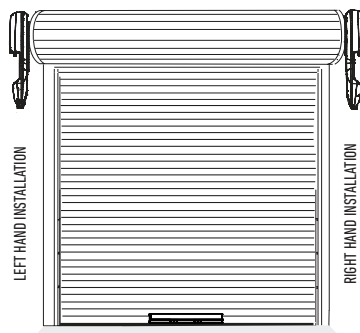

SilentDrive Elite

AUSTRALIA'S FAVOURITE ROLLER DOOR OPENER
MR855MYQ

ROLLER GARAGE DOOR OPENER MYQ & BATTERY BACKUP COMPATIBLE

GARAGE DOOR OPENER IS COMPATIBLE WITH myQ²

Additional purchase of The Protector System™ and myQ Gateway is required

APP AVAILABLE ON:

- Monitor and control your garage door away from home through the Merlin myQ app.
- Peace of mind knowing if your garage door is open or closed anywhere and any time.
- Receive real time alerts and notifications so you know when the garage door is opened or closed by loved ones.
- Pre-set times to automatically close your garage door at any time.
- See history records of your garage door open and close periods.
- Protect your loved ones and belongings with The Protector System™ (Safety IR Beams).
- Compatible Merlin myQ app available for smart devices including Apple Watch.

TYPICAL INSTALLATION - ROLLER DOORS

Minimum distance from edge of curtain to edge of door bracket 45 mm

- Maximum lifting under spring tensions: 20 kg
- Suitable for steel spring balanced doors
- Door height: 4.5m; total door area: 18m²
- Single dwelling, max door weight up to 120 kg

13 SECONDS

13 SECONDS

SECURITY

SECURITY+ 2.0®

- Encrypted rolling code across multiple frequencies.
- Security+ 2.0® technology virtually eliminates interference.

SMART

RADIO

- Provides 2-way communication from rolling door opener and accessories.
- Receiver with 64 memory registers.

ELECTRICAL

LIGHTING: LED LIGHTING

- LED light turns on with activation.
- Garage illumination: 12 premium ultrabright LEDs.

STANDARD SPECIFICATIONS