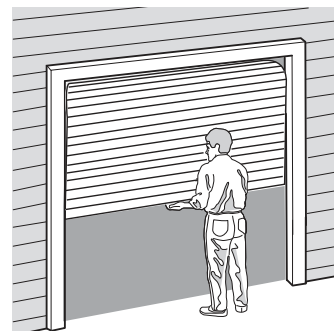

Minimum distance from edge of curtain to edge of door bracket 45 mm